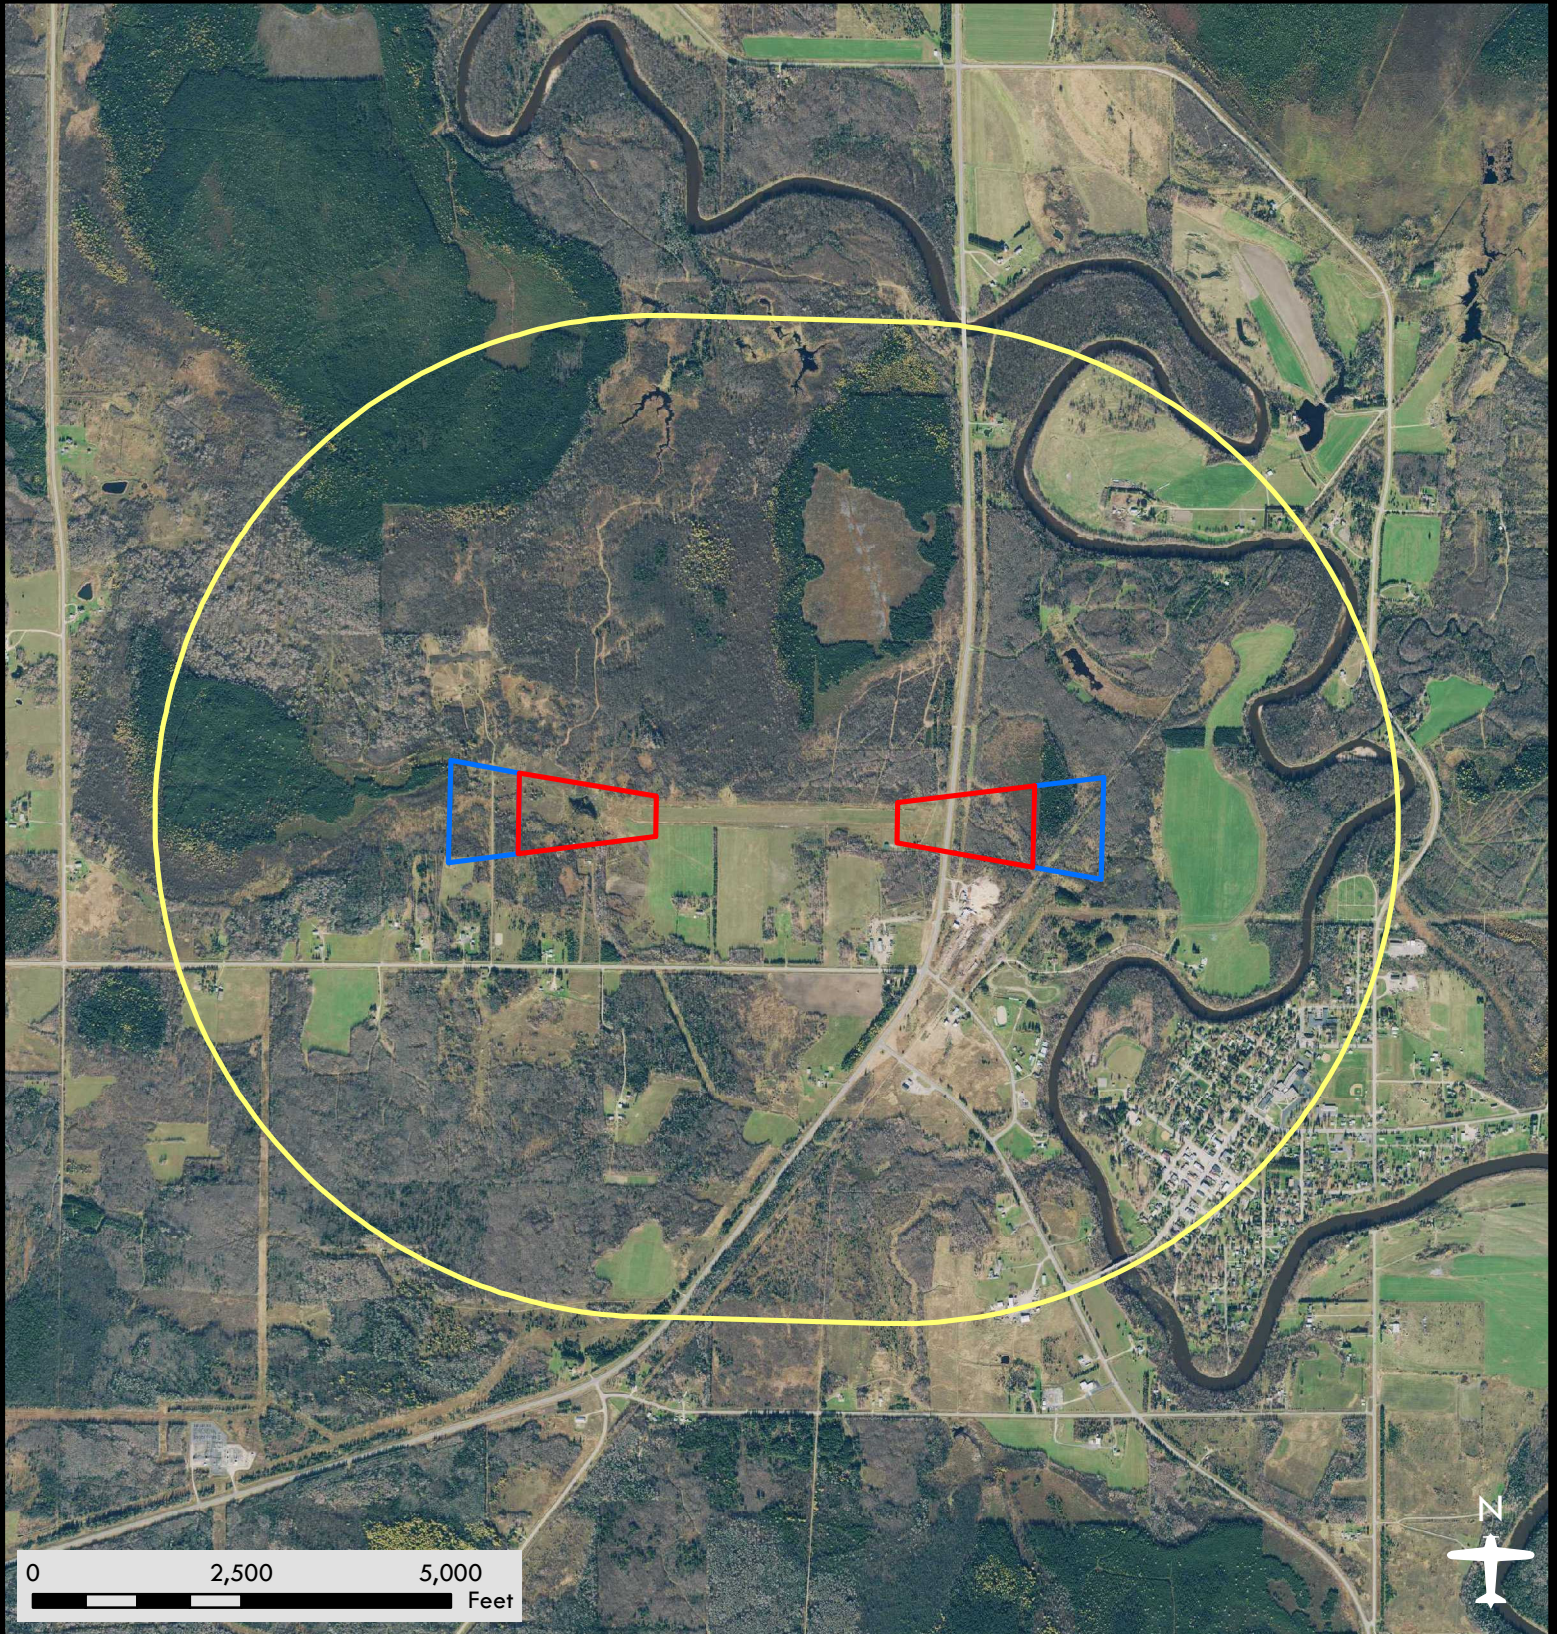

# Littlefork Municipal Airport - Hanover Airport

Airport Safety Zones

Date: 08/08/2018

## Legend

-  Zone A
-  Zone B
-  Zone C

**DISCLAIMER:** This is not an official zoning map. To view the official map and ordinance for this airport, please visit the Airport Zoning Information Warehouse at <https://www.dot.state.mn.us/aero/planning/zoning-warehouse.html>. The State of Minnesota makes no representations or warranties expressed or implied, with respect to the reuse of the data provided herewith regardless of its format or the means of its transmission. There is no guarantee or representation to the user as to the accuracy, currency, suitability, or reliability of this data for any purpose. The user accepts the data "as is." The State of Minnesota assumes no responsibility for loss or damage incurred as a result of any user's reliance on this data. All maps and other material provided herein are protected by copyright. Permission is granted to copy and use the materials herein.